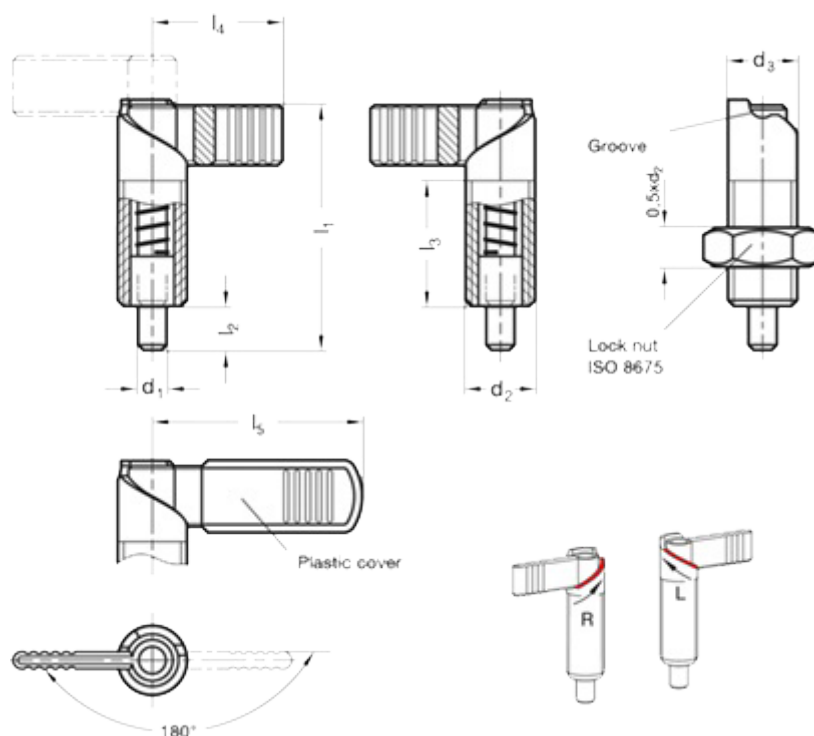

Data Sheet

Article number: 2072166M1215LBK
Description: E+G indexing plunger
GN 721.5-6-M12x1,5-LBK

Measures

d1 = 6
d2 = M12x1.5
d3 = 12
l1 = 47
l2 = 8
l3 = 26
l4 = 26
l5 = 32

Spring load in N end = 8
Spring load in N top = 18
Weight in (g) = 180